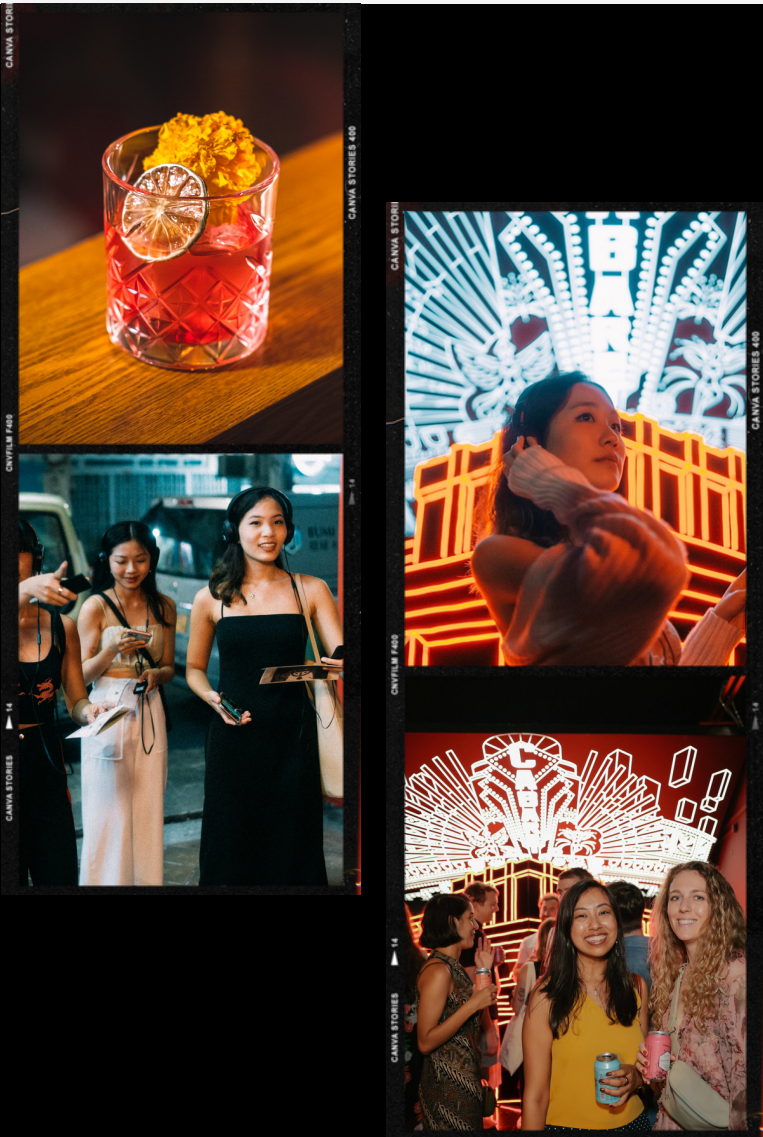

TEAM BONDING PACKAGE

Take a break from the office and go on a magical night walk at the **New World's End** audio tour, where you'll experience a love story set in 1960s Singapore! Cool off after with a delicious tippie at our new speakeasy bar.

🕒 **Tour duration: 1 hour**

👤 **Capacity: Up to 20 pax**

📍 **Location: 85 Desker Road**

Promo price: \$119 nett/pax (U.P. \$140)

Min 8 pax. Valid for bookings before 31 Mar 2024

Package includes:

- New World's End audio tour
- Headsets provided
- Souvenir map
- Exclusive use of our bar for 2 hours
- 2 bespoke cocktails/mocktails
- Delicious canapes
- Fun 1960s themed pub quiz
- Sound system
- Photo booth props
- Dedicated bar team
- New World's End merch

Optional add-ons:

- **Local spirits tasting:** \$70/person
- **Photographer:** \$300
- **Party bus:** \$150

Some of our past happy clients: